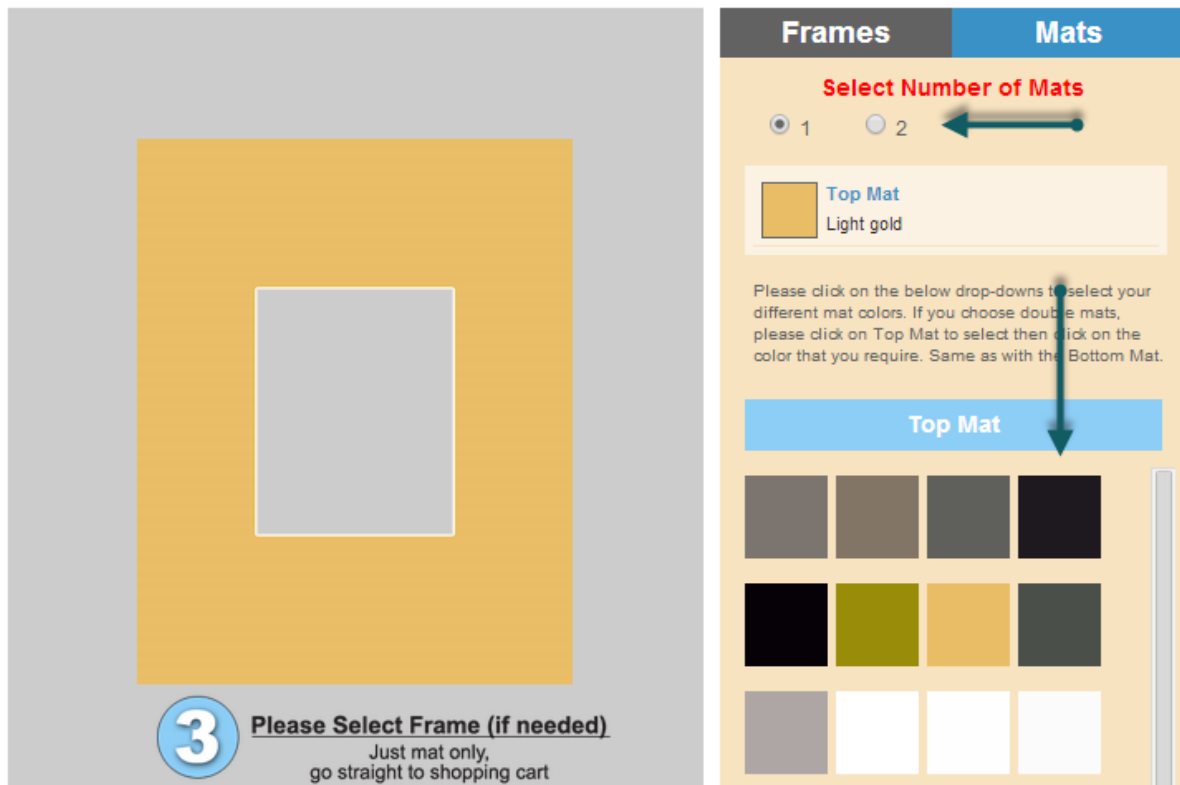

Selecting a mat colour

First of all, if you need more than one mat please select this under “Select number of mats”

Once you’ve decided the above, simply choose a colour under “Top Mat”

If you’ve selected 2 mats, you will need to provide a colour for the bottom mat as well.