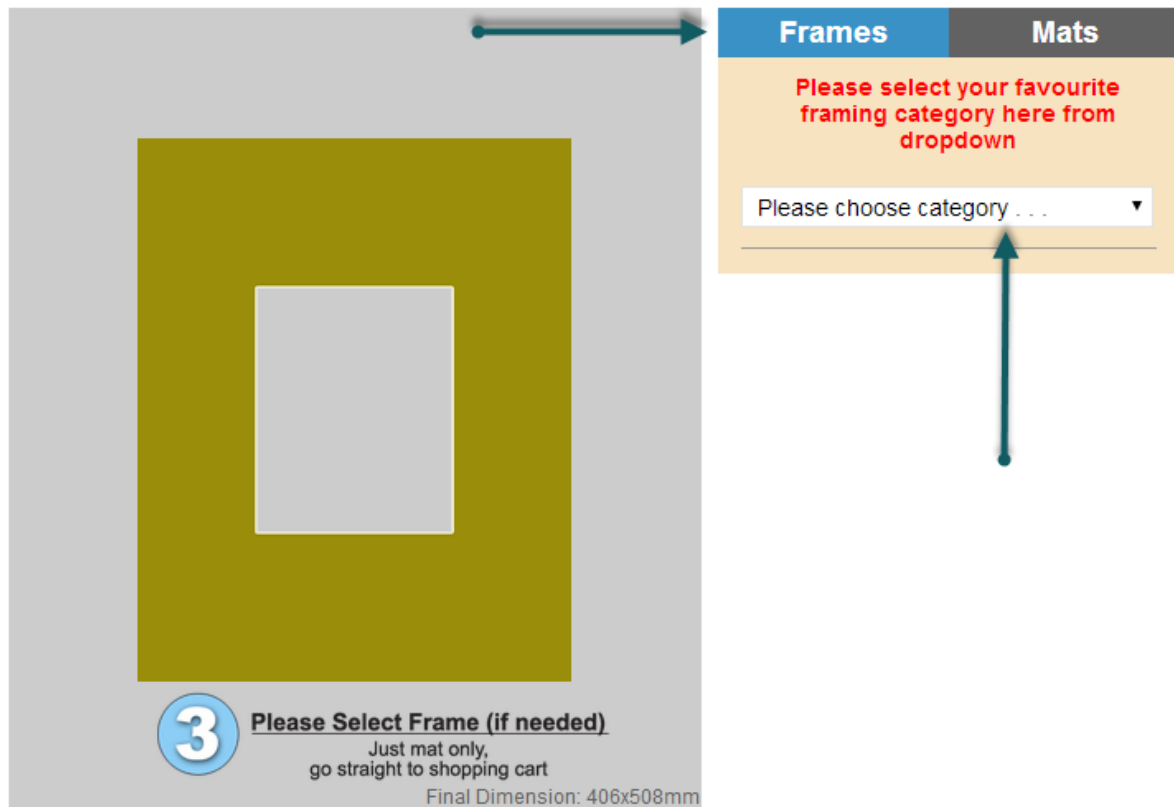

Selecting a frame (Optional)

Selecting a frame is an optional step, you can order the mat only if you proceed directly to the summary and shopping cart.

If you would like to choose a frame, please choose it from the category listed above and then make a selection on the frame that you would like to use.